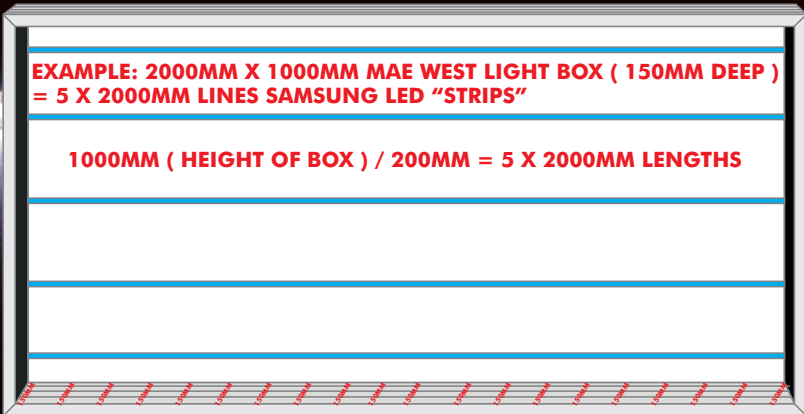

## FC SAMSUNG LED MODULE SPEC

- \* 7 X MODULES P/M
- \* 0.75W PER MODULE ( WORK ON 1W P/MODULE FOR SAFETY )
- \* 30 X MODULES MAX P/30W POWER SUPPLY
- \* 200MM SPACING BETWEEN LINES ( FOR DEPTH OF AT LEAST 150MM )